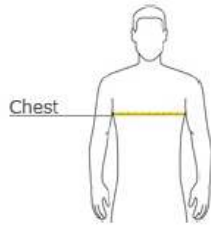

#FJ Unisex Fleece Jacket-Sizing Chart

HOW TO MEASURE

CHEST

With arms down at sides, measure around the upper body, under arms and over the fullest part of the chest.

SIZE CHART

	XS	S	M	L	XL	2XL	3XL
Chest Size (Inches)	32-34	35-37	38-40	41-43	44-46	47-49	50-53

This exceptionally soft fleece jacket will keep you warm during everyday excursions—and it's offered at an unbeatable price.

- 13.8-ounce, 100% polyester
- Twill-taped neck
- Reverse coil zipper
- Zipper garage
- Bungee cord zipper pulls
- Front zippered pockets
- Interior pockets
- Open cuffs
- Open hem with drawcord and toggles for adjustability